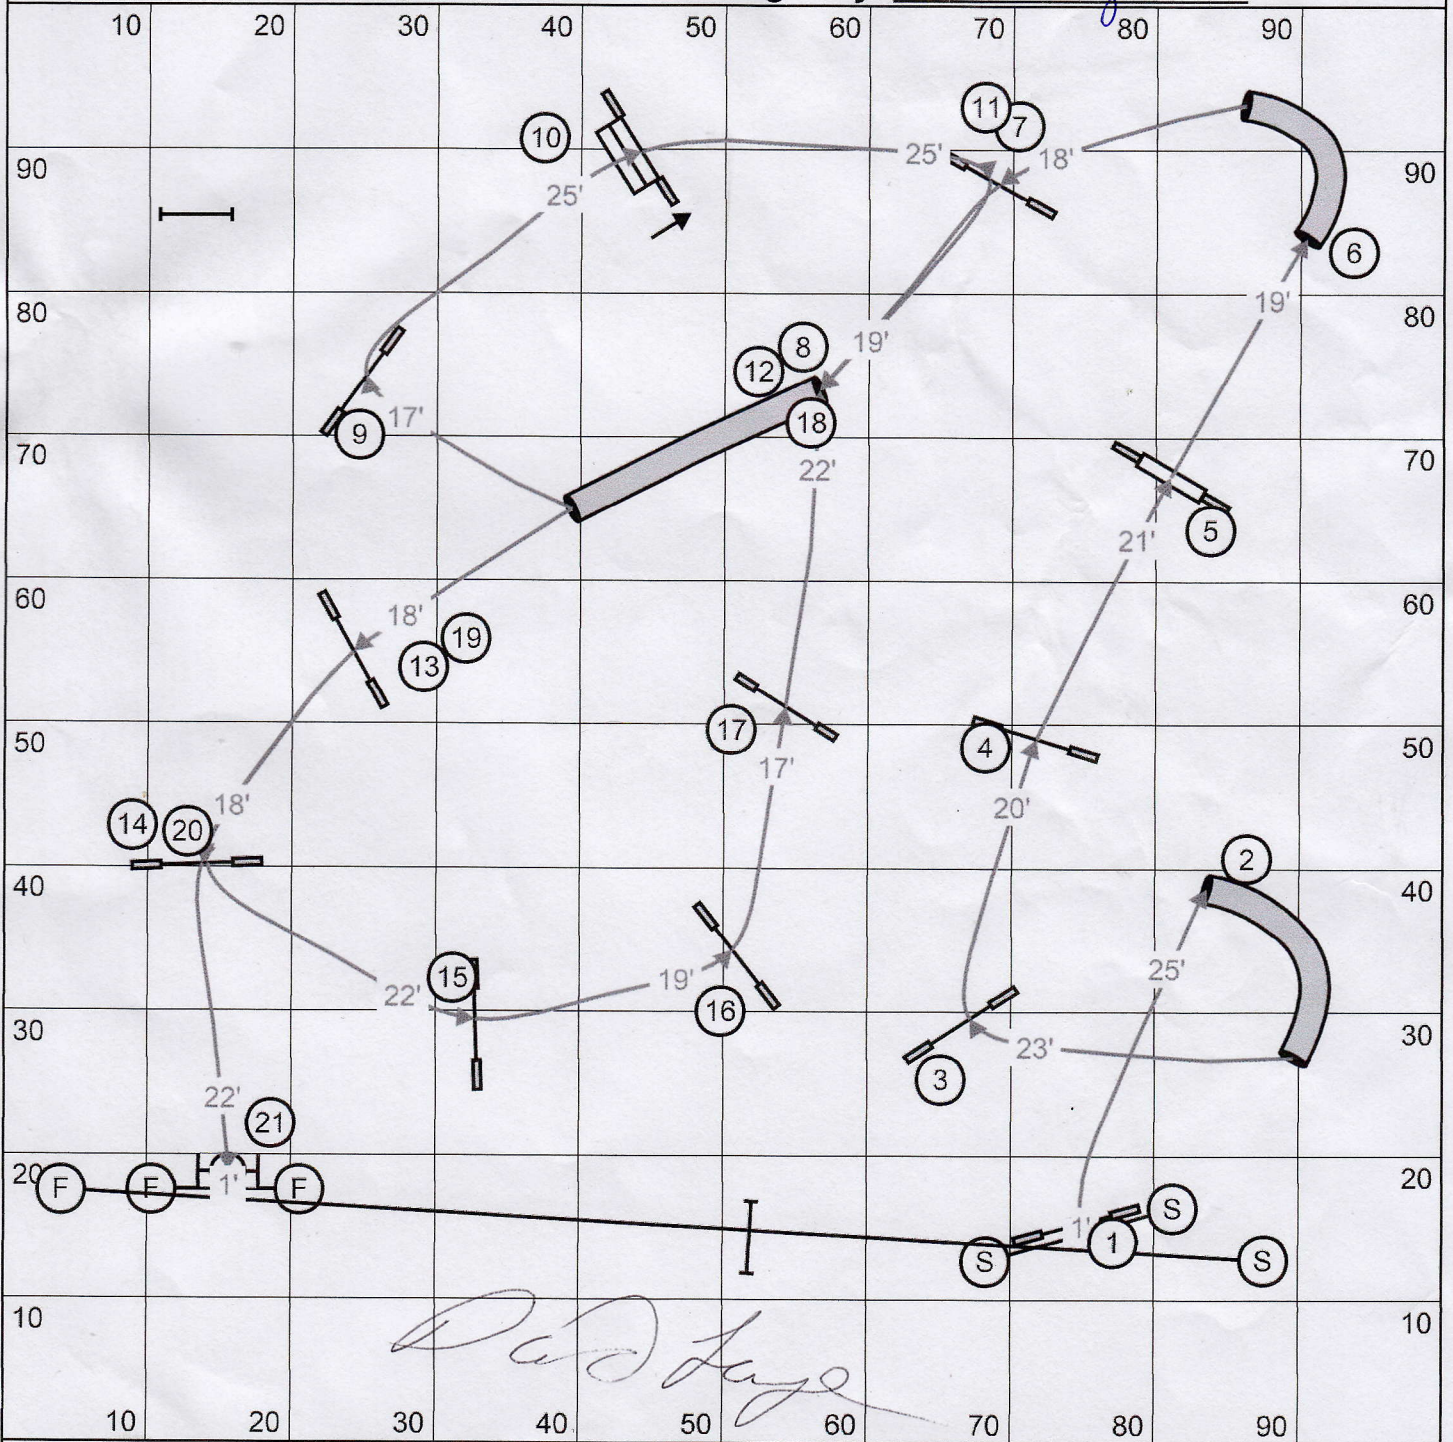

Regional Jumpers

Designed by Sharon Ransom

Judged by: Dave Langer

Est. Yds: 168 Actual: 176

Med = 3.7 yps Open = 4.1 yps

Mini (Med + 5) = 53

Mini Vets = 64

Medium = 48

Med Vets = 58

Open = ~~48~~ 43

Open Vets = 52