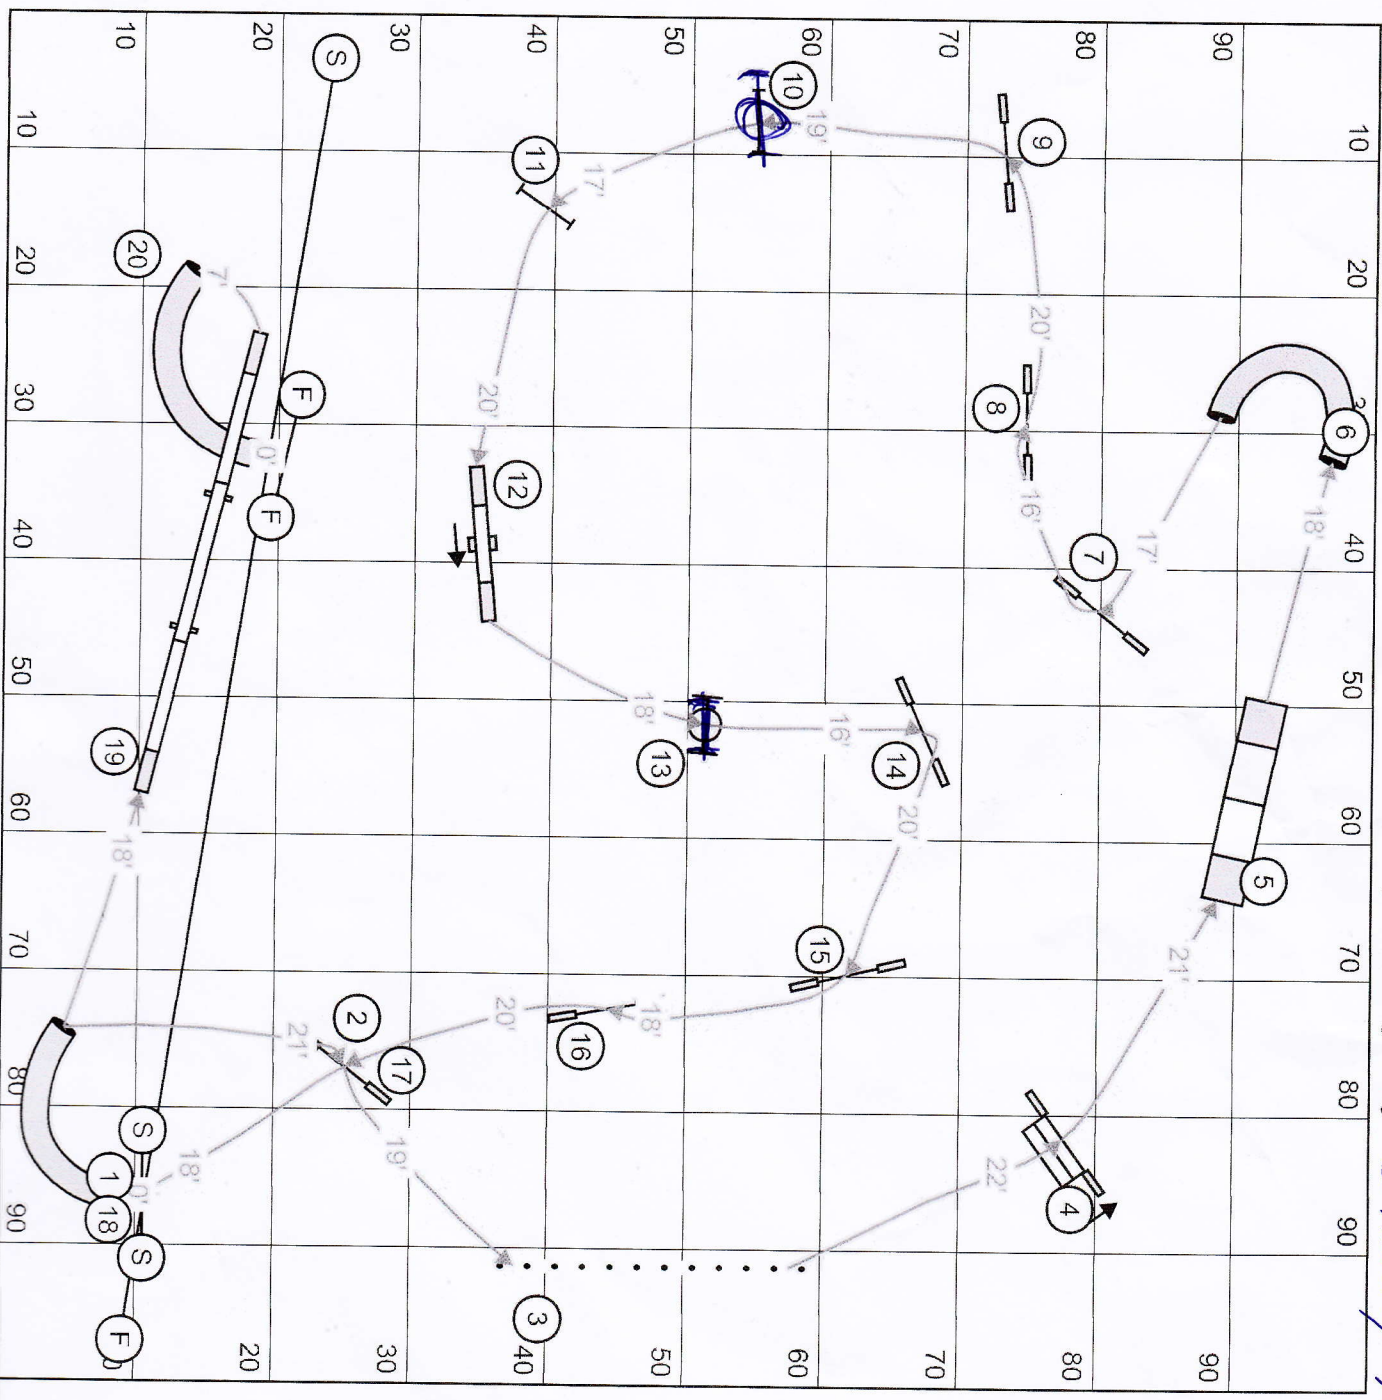

Regionals Standard

yds	mini sct	med sct	open sct
mct	vmini sct	vmed sct	vopen sct
	Case Laan		

mini 2.85 yps, open 3.05 yps
vets add 20%

REGIONALS STANDARD - Designed by Sherry Taylor **Judged by** *Sherry Taylor* ~ 178 yards

Actual yards

193

[Signature]

Open @ 3.1
20R 24R 16S 20S

67

Medium @ 2.9
12R 16R 8S 12S

72

Mini
Medium + 5 seconds
8R 4S

Judged By: Sherry Taylor

484/3

Approx Yds= 160 Actual Yds = 161

Open = 4.1yps: 39

Open Vet: = 47

Medium = 3.7yps: 44

Medium Vet: = 53

Mini = Med + 5 seconds: 49

21 sec Open Reg/Spec

25 sec Open Vets

23 sec Med Reg/Spec.

28 sec Med Vets

25 sec Mini Reg/Spec

30 sec Mini Vets

Regional Gamblers

Designed by: David Langen