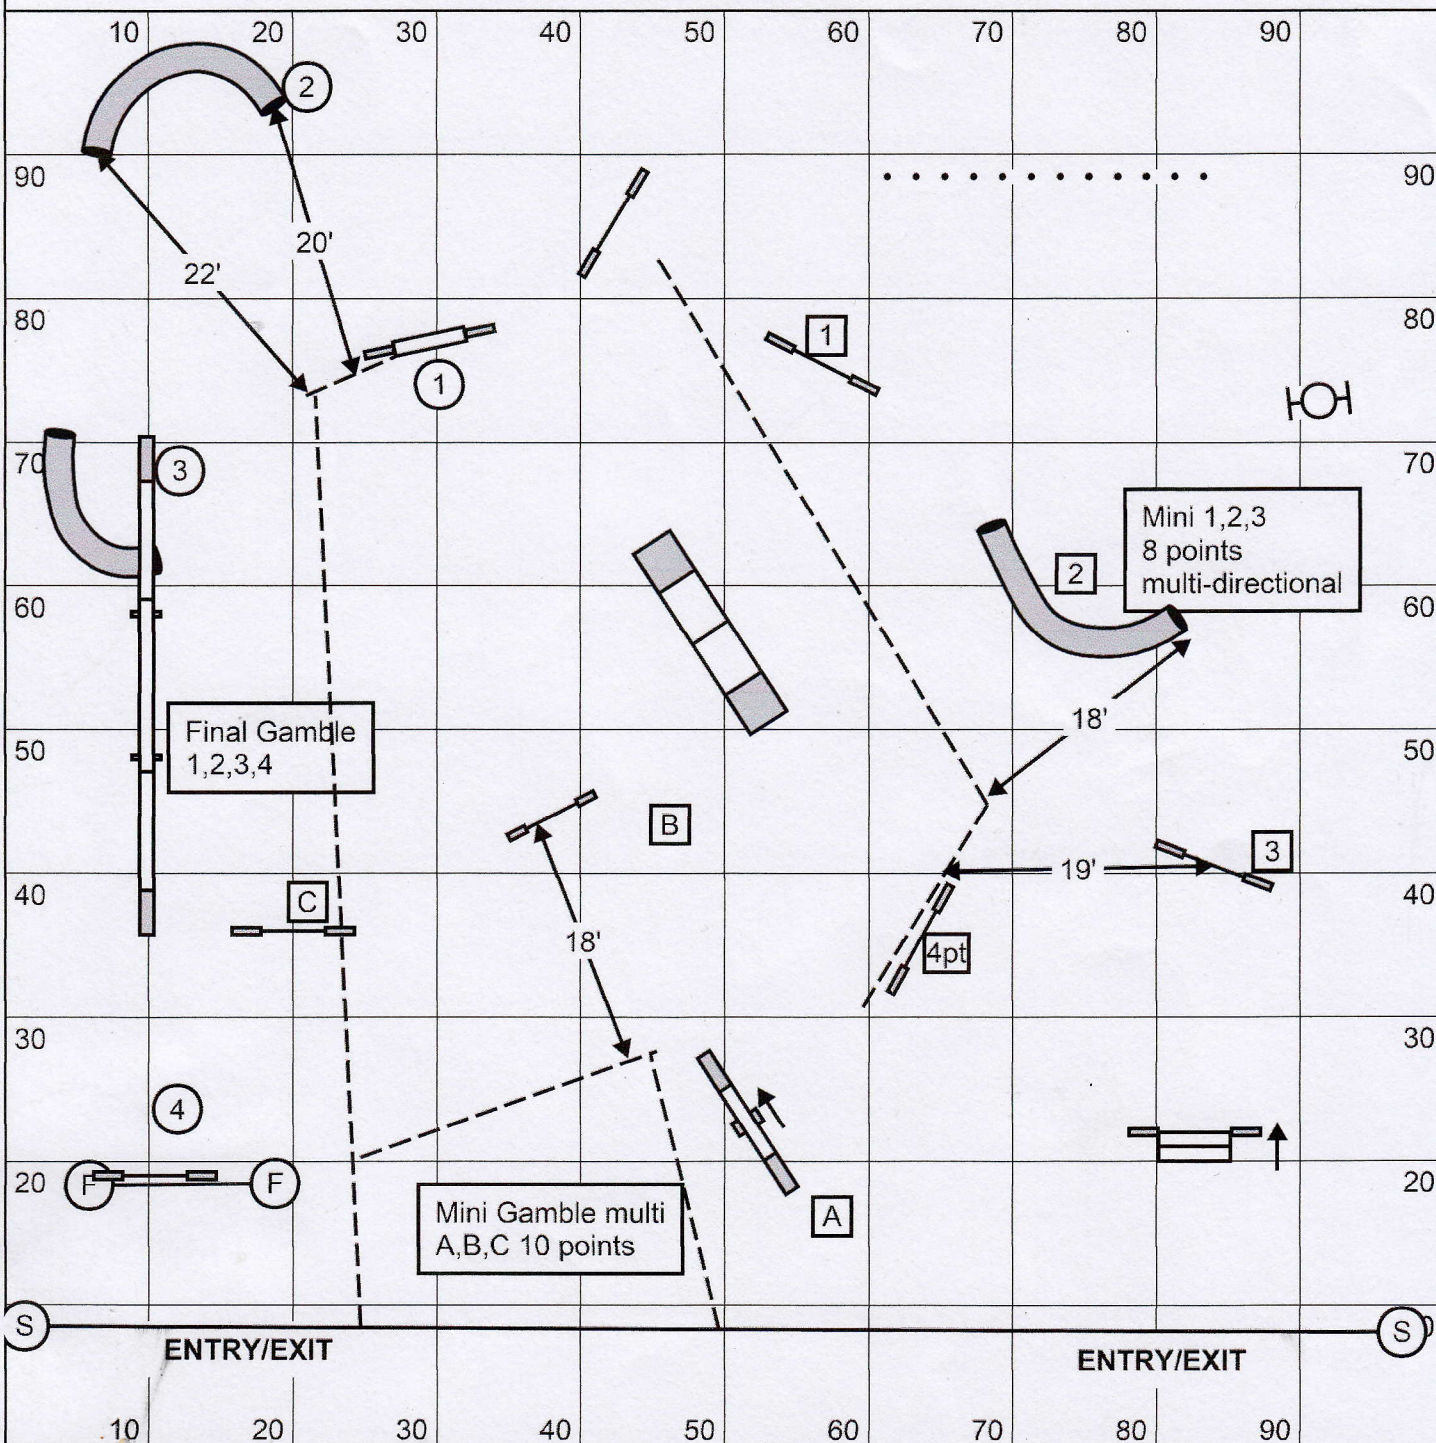

Medium = 48

Med Vets = 58

Open = ~~48~~ 43

Open Vets = 52

Regionals Gamblers

Judged by: Dave Hansen
 Designer: Tracey Mallinson

Opening 40 seconds

Closing:

21 sec Open Reg/Spec

25 sec Open Vets

23 sec Med Reg/Spec.

28 sec Med Vets

25 sec Mini Reg/Spec

30 sec Mini Vets

Regional Gamblers

Designed by: David Langen