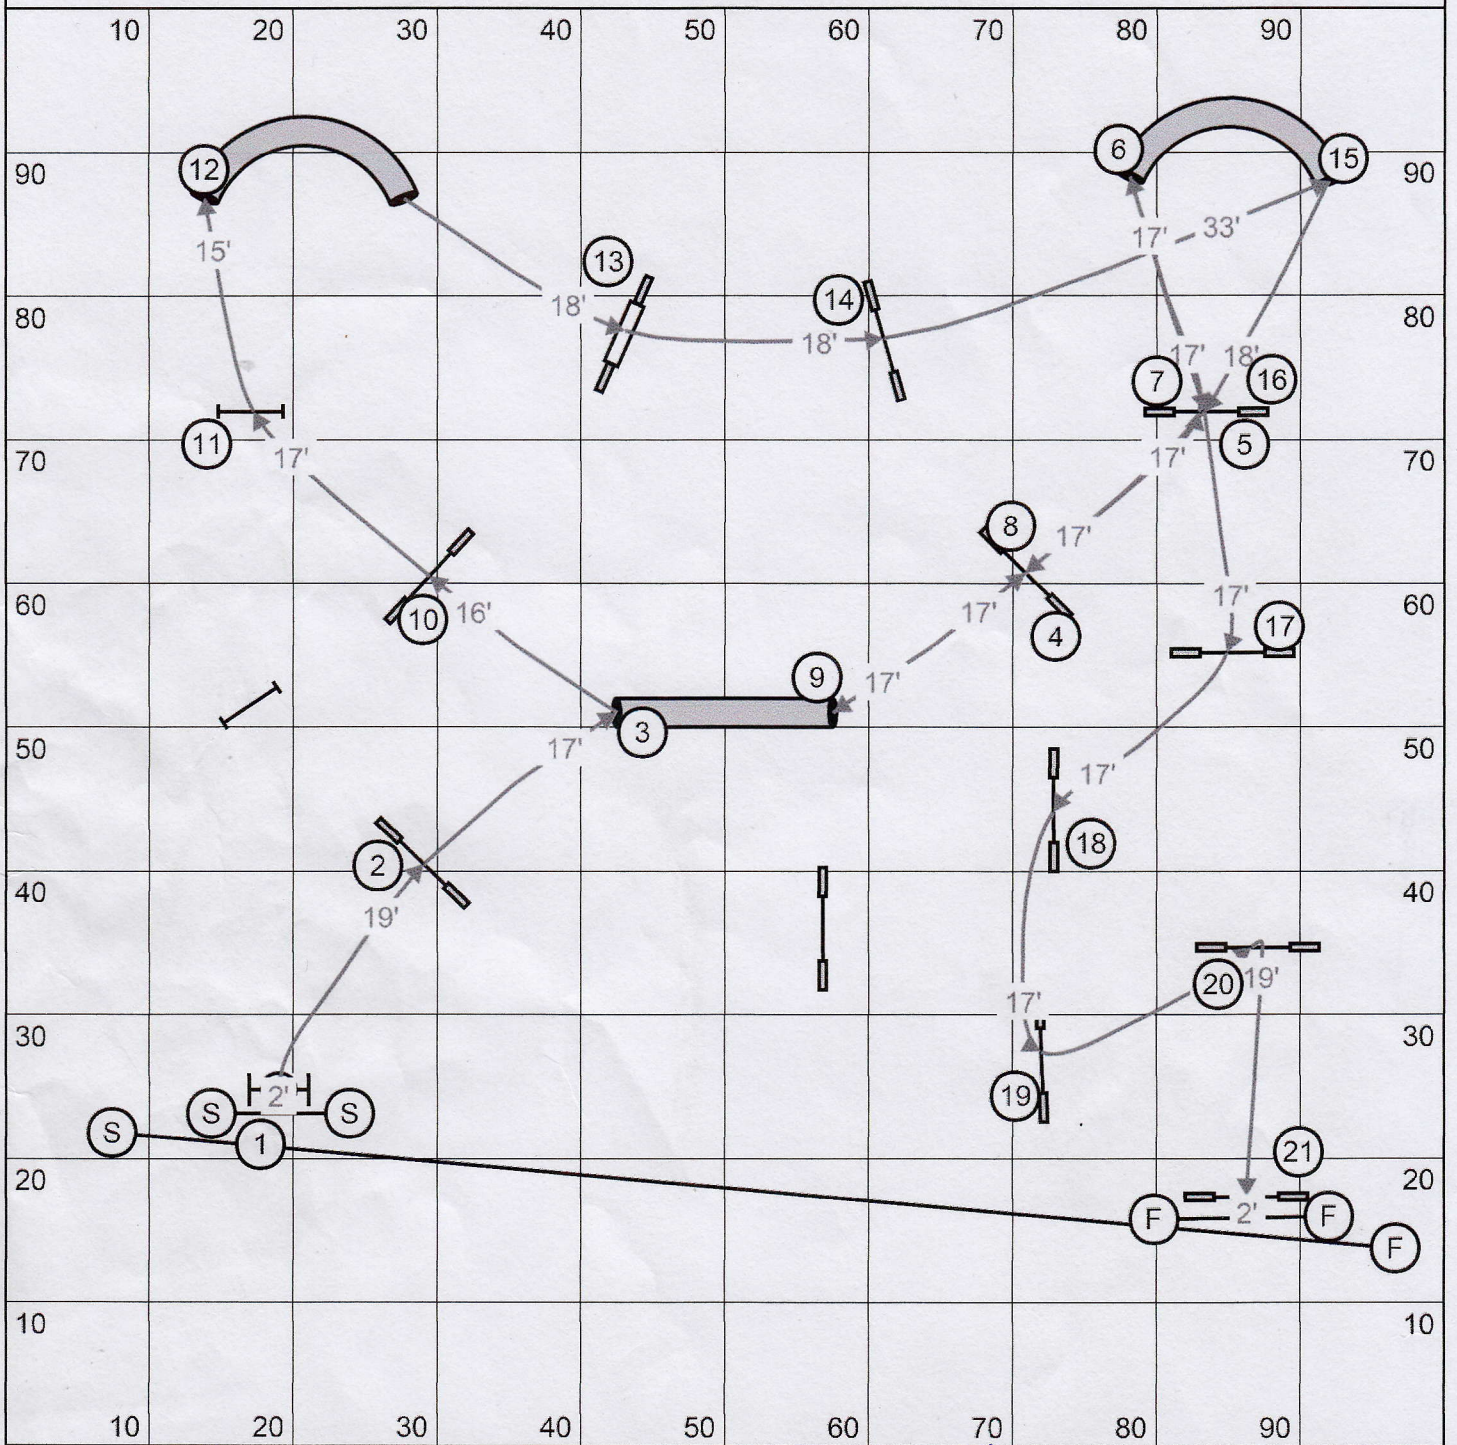

Regionals Standard

yds	mini sct	med sct	open sct
mct	vmini sct	vmed sct	vopen sct
	Case Laan		

mini 2.85 yps, open 3.05 yps
vets add 20%

REGIONALS STANDARD - Designed by Sherry Taylor **Judged by** *Sherry Taylor* ~ 178 yards

Judged By: Sherry Taylor

484/3

Approx Yds= 160 Actual Yds = 161

Open = 4.1yps: 39

Open Vet: = 47

Medium = 3.7yps: 44

Medium Vet: = 53

Mini = Med + 5 seconds: 49

Medium = 48

Med Vets = 58

Open = ~~48~~ 43

Open Vets = 52

Regionals Gamblers

Judged by: Dave Hansen
 Designer: Tracey Mallinson

Opening 40 seconds

Closing:

21 sec Open Reg/Spec

25 sec Open Vets

23 sec Med Reg/Spec.

28 sec Med Vets

25 sec Mini Reg/Spec

30 sec Mini Vets

Regional Gamblers

Designed by: David Langen